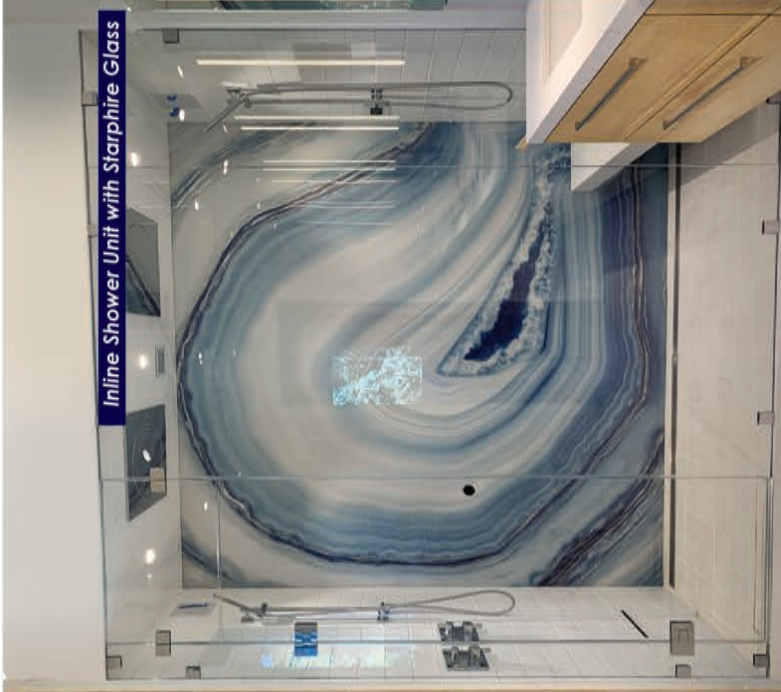

APRIL

2021

SUN	MON	TUE	WED	THU	FRI	SAT
				1	2	3
4	5	6	7	8	9	10
11	12	13	14	15	16	17
18	19	20	21	22	23	24
25	26	27	28	29	30	

www.prlglass.com
Glass (800) 433-7044
Aluminum (877) 775-2586

90 Degree Angle with Matte Black Hardware

Inline Shower Unit with Starphire Glass

Shower Enclosure with shower Glass

SHOWER UNITS & SLIDERS

Glass & Hardware Prefab, Ready to Install

Ruby Bypass Shower Slider with Diamond Seal

Ruby Shower Slider with Acid Etch Glass