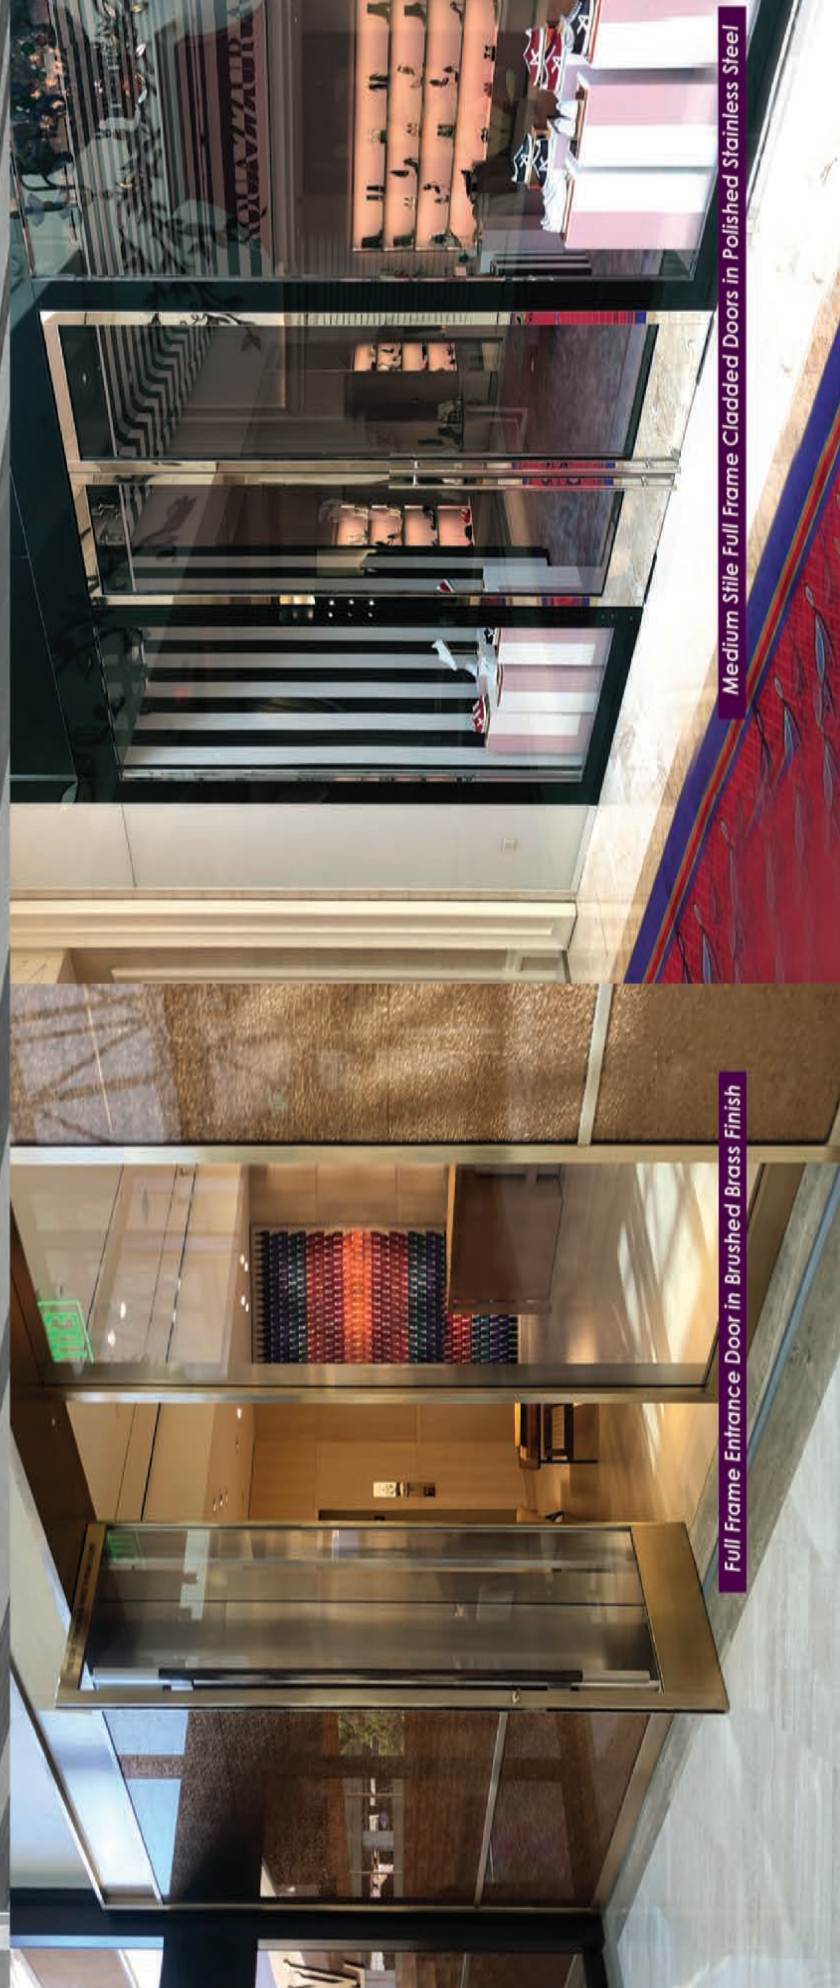

Full Frame Entrance Door in Brushed Brass Finish

Medium Stile Full Frame Cladded Doors in Polished Stainless Steel

APRIL

2021

SUN	MON	TUE	WED	THU	FRI	SAT
				1	2	3
4	5	6	7	8	9	10
11	12	13	14	15	16	17
18	19	20	21	22	23	24
25	26	27	28	29	30	

www.prlglass.com
Glass (800) 433-7044
Aluminum (877) 775-2586