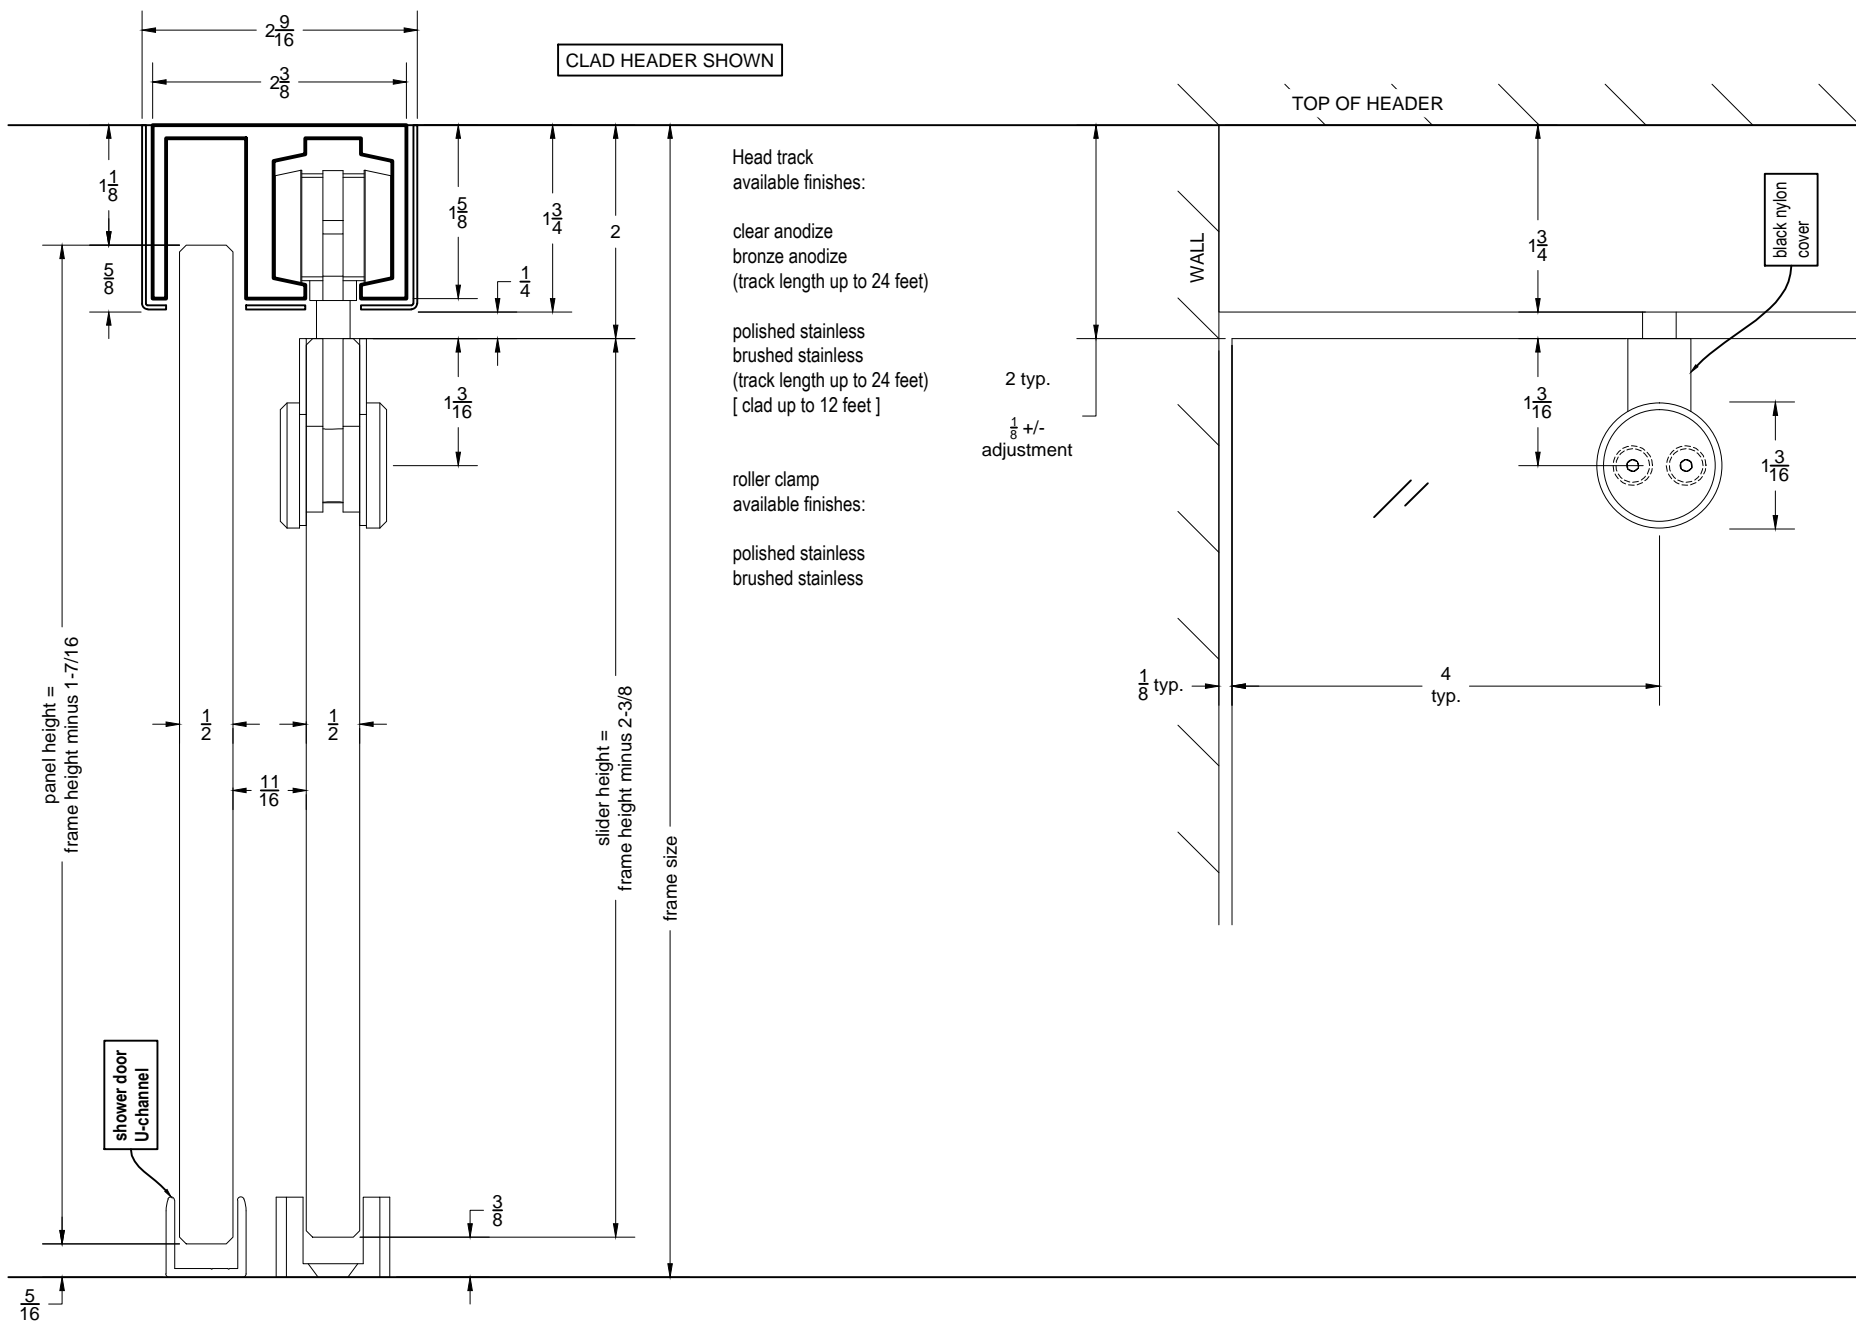

# Petite R - top hung sliding system PX

# Petite R - top hung sliding system OX

DWG NO.: Petite R.dwg

DATE: ...

# Petite R - top hung sliding system