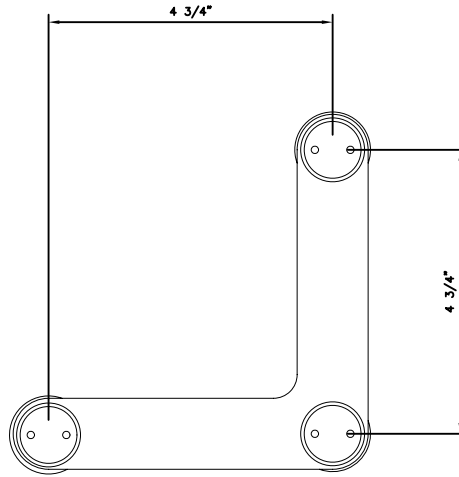

Elevation & left side view

SCALE XXXXX

DATE 03-23-11

DRAFTPERSON P

DRAWING NAME
 Ruby 3.0 pivot system.dwg

max. door dimension:
 max door weight: 196 Lbs
 max door height: 98"
 max door width: 45"

PRL GLASS SYSTEMS INC.

3.2
 Manet Pivot System
 overpanel & sidelight
 door pivot
 connector

Elevation & left sideview

SCALE XXXXX

DATE 03-23-11

DRAWING NAME
 Ruby 3.0 pivot system.dwg

DRAFTPERSON P

PRL GLASS SYSTEMS INC.

Web Site: www.prlglass.com

www.prlaluminum.com

Telephone : (877) 775-25856
 Fax No. : (626) 968-95256

251 Mason Way
 City of industry, C.A.

TITLE Ruby 3.0

details

Ruby 3.0
 Manet Pivot System
 overpanel & sidelight

connector

Elevation & left sideview

SCALE XXXXX

DATE 03-23-11

DRAWING NAME
 Ruby 3.0 pivot system.dwg

DRAFTPERSON P