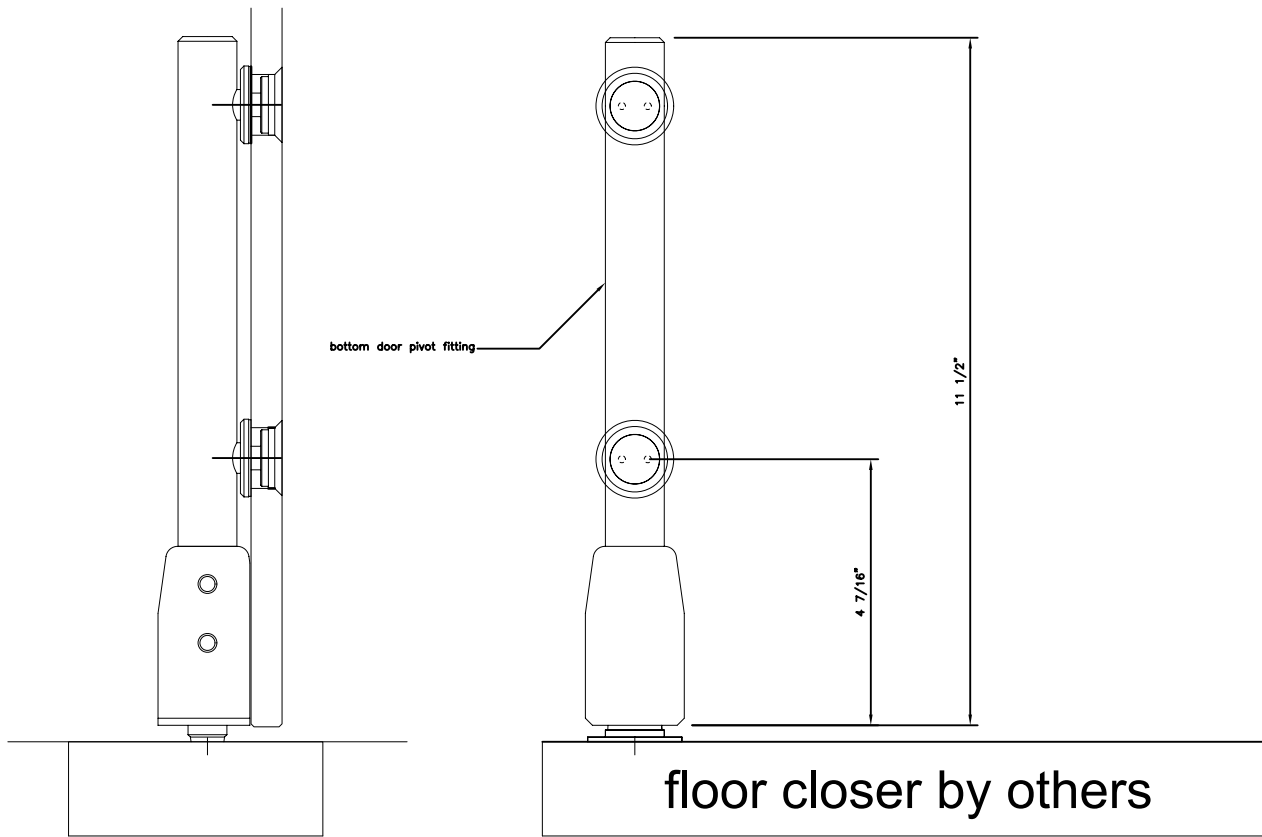

PRL GLASS SYSTEMS INC.

Web Site: www.prlglass.com

www.prlaluminum.com

Telephone : (877) 775-25856
Fax No. : (626) 968-95256

251 Mason Way
City of industry, C.A.

TITLE Ruby 3.0

details

Ruby 3.1
Manet Pivot System
bottom
door pivot

Elevation & left sideview

SCALE XXXXX

DATE 03-23-11

DRAWING NAME
Ruby 3.0 pivot system.dwg

DRAFTPERSON P