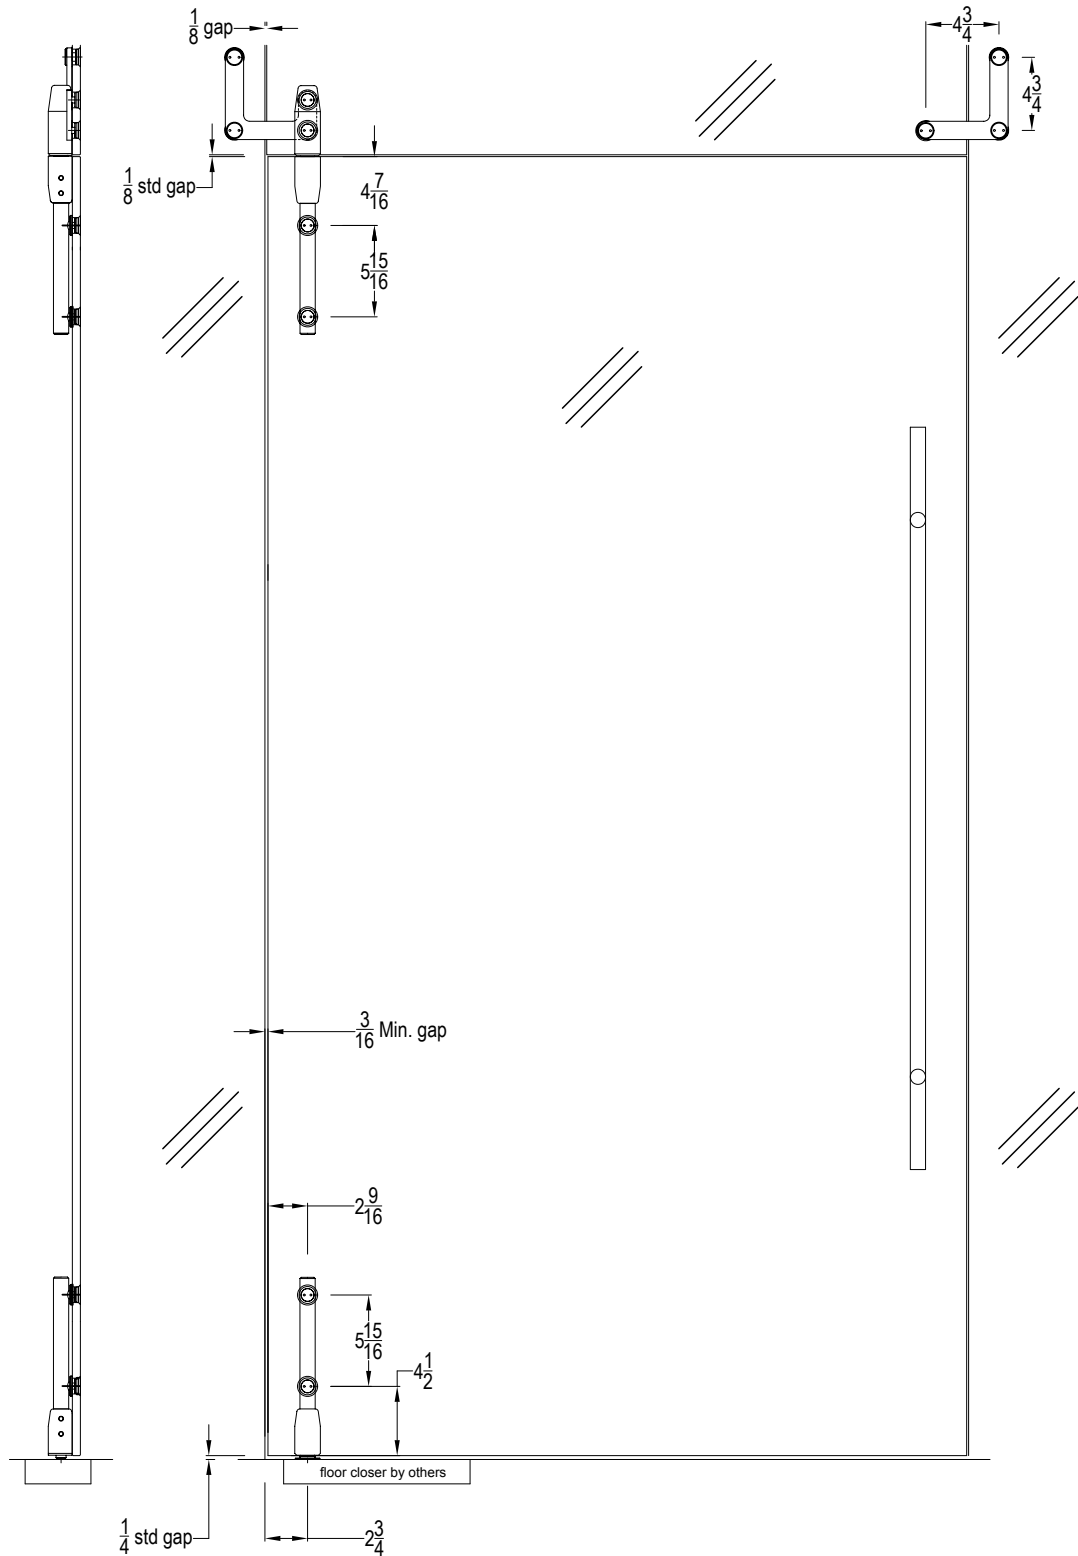

Elevation & left side view

SCALE XXXXX

DATE 03-23-11

DRAFTPERSON P

DRAWING NAME
 Ruby 3.0 pivot system.dwg

max. door dimension:
 max door weight: 196 Lbs
 max door height: 98"
 max door width: 45"

PRL GLASS SYSTEMS INC.

Web Site: www.prlglass.com www.prlaluminum.com

Telephone : (877) 775-25856
 Fax No. : (626) 968-95256
 251 Mason Way
 City of industry, C.A.

TITLE Ruby 3.0

details

Ruby 3.0
 Manet Pivot System
 for 1/2 & 3/8 tempered glass
 available in satin & polished
 stainless steel

251 Mason Way
 City of industry, C.A.

TITLE Ruby 3.0

details

Ruby 3.1
 Manet Pivot System
 bottom
 door pivot

Elevation & left sideview

SCALE XXXXX

DATE 03-23-11

DRAWING NAME
 Ruby 3.0 pivot system.dwg