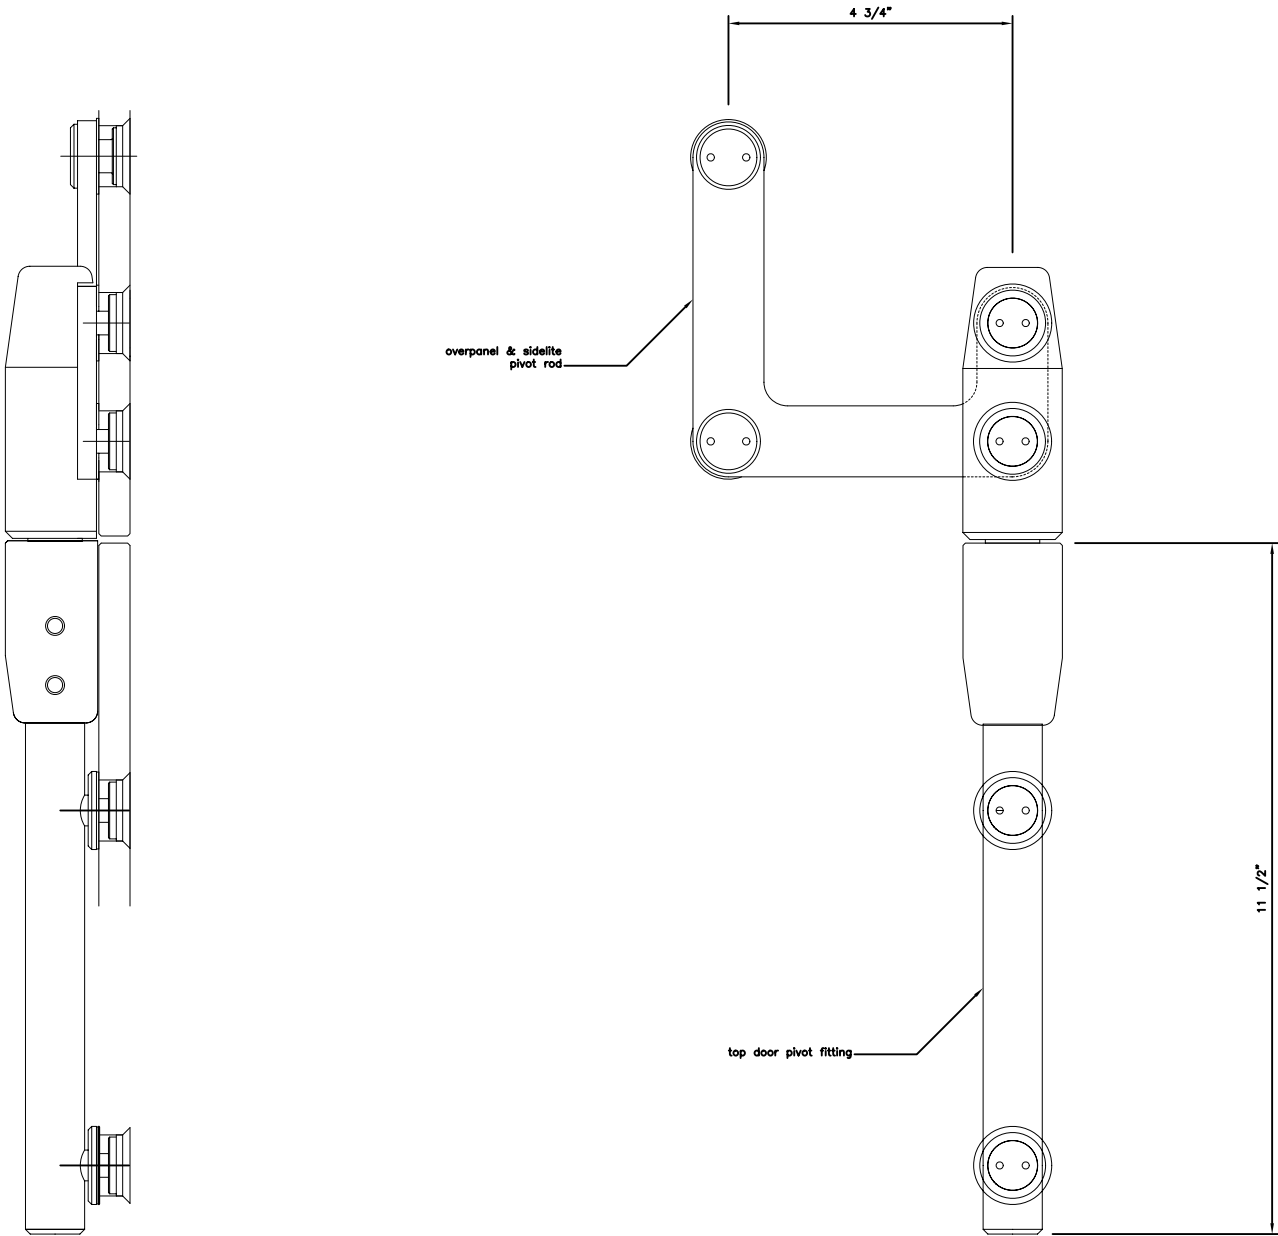

PRL GLASS SYSTEMS INC.

Web Site: www.prlglass.com

www.prlaluminum.com

Telephone : (877) 775-25856
Fax No. : (626) 968-95256

251 Mason Way
City of industry, C.A.

TITLE Ruby 3.0

details

3.2
Manet Pivot System
overpanel & sidelight
door pivot
connector

Elevation & left sideview

SCALE XXXXX

DATE 03-23-11

DRAWING NAME
Ruby 3.0 pivot system.dwg

DRAFTPERSON P